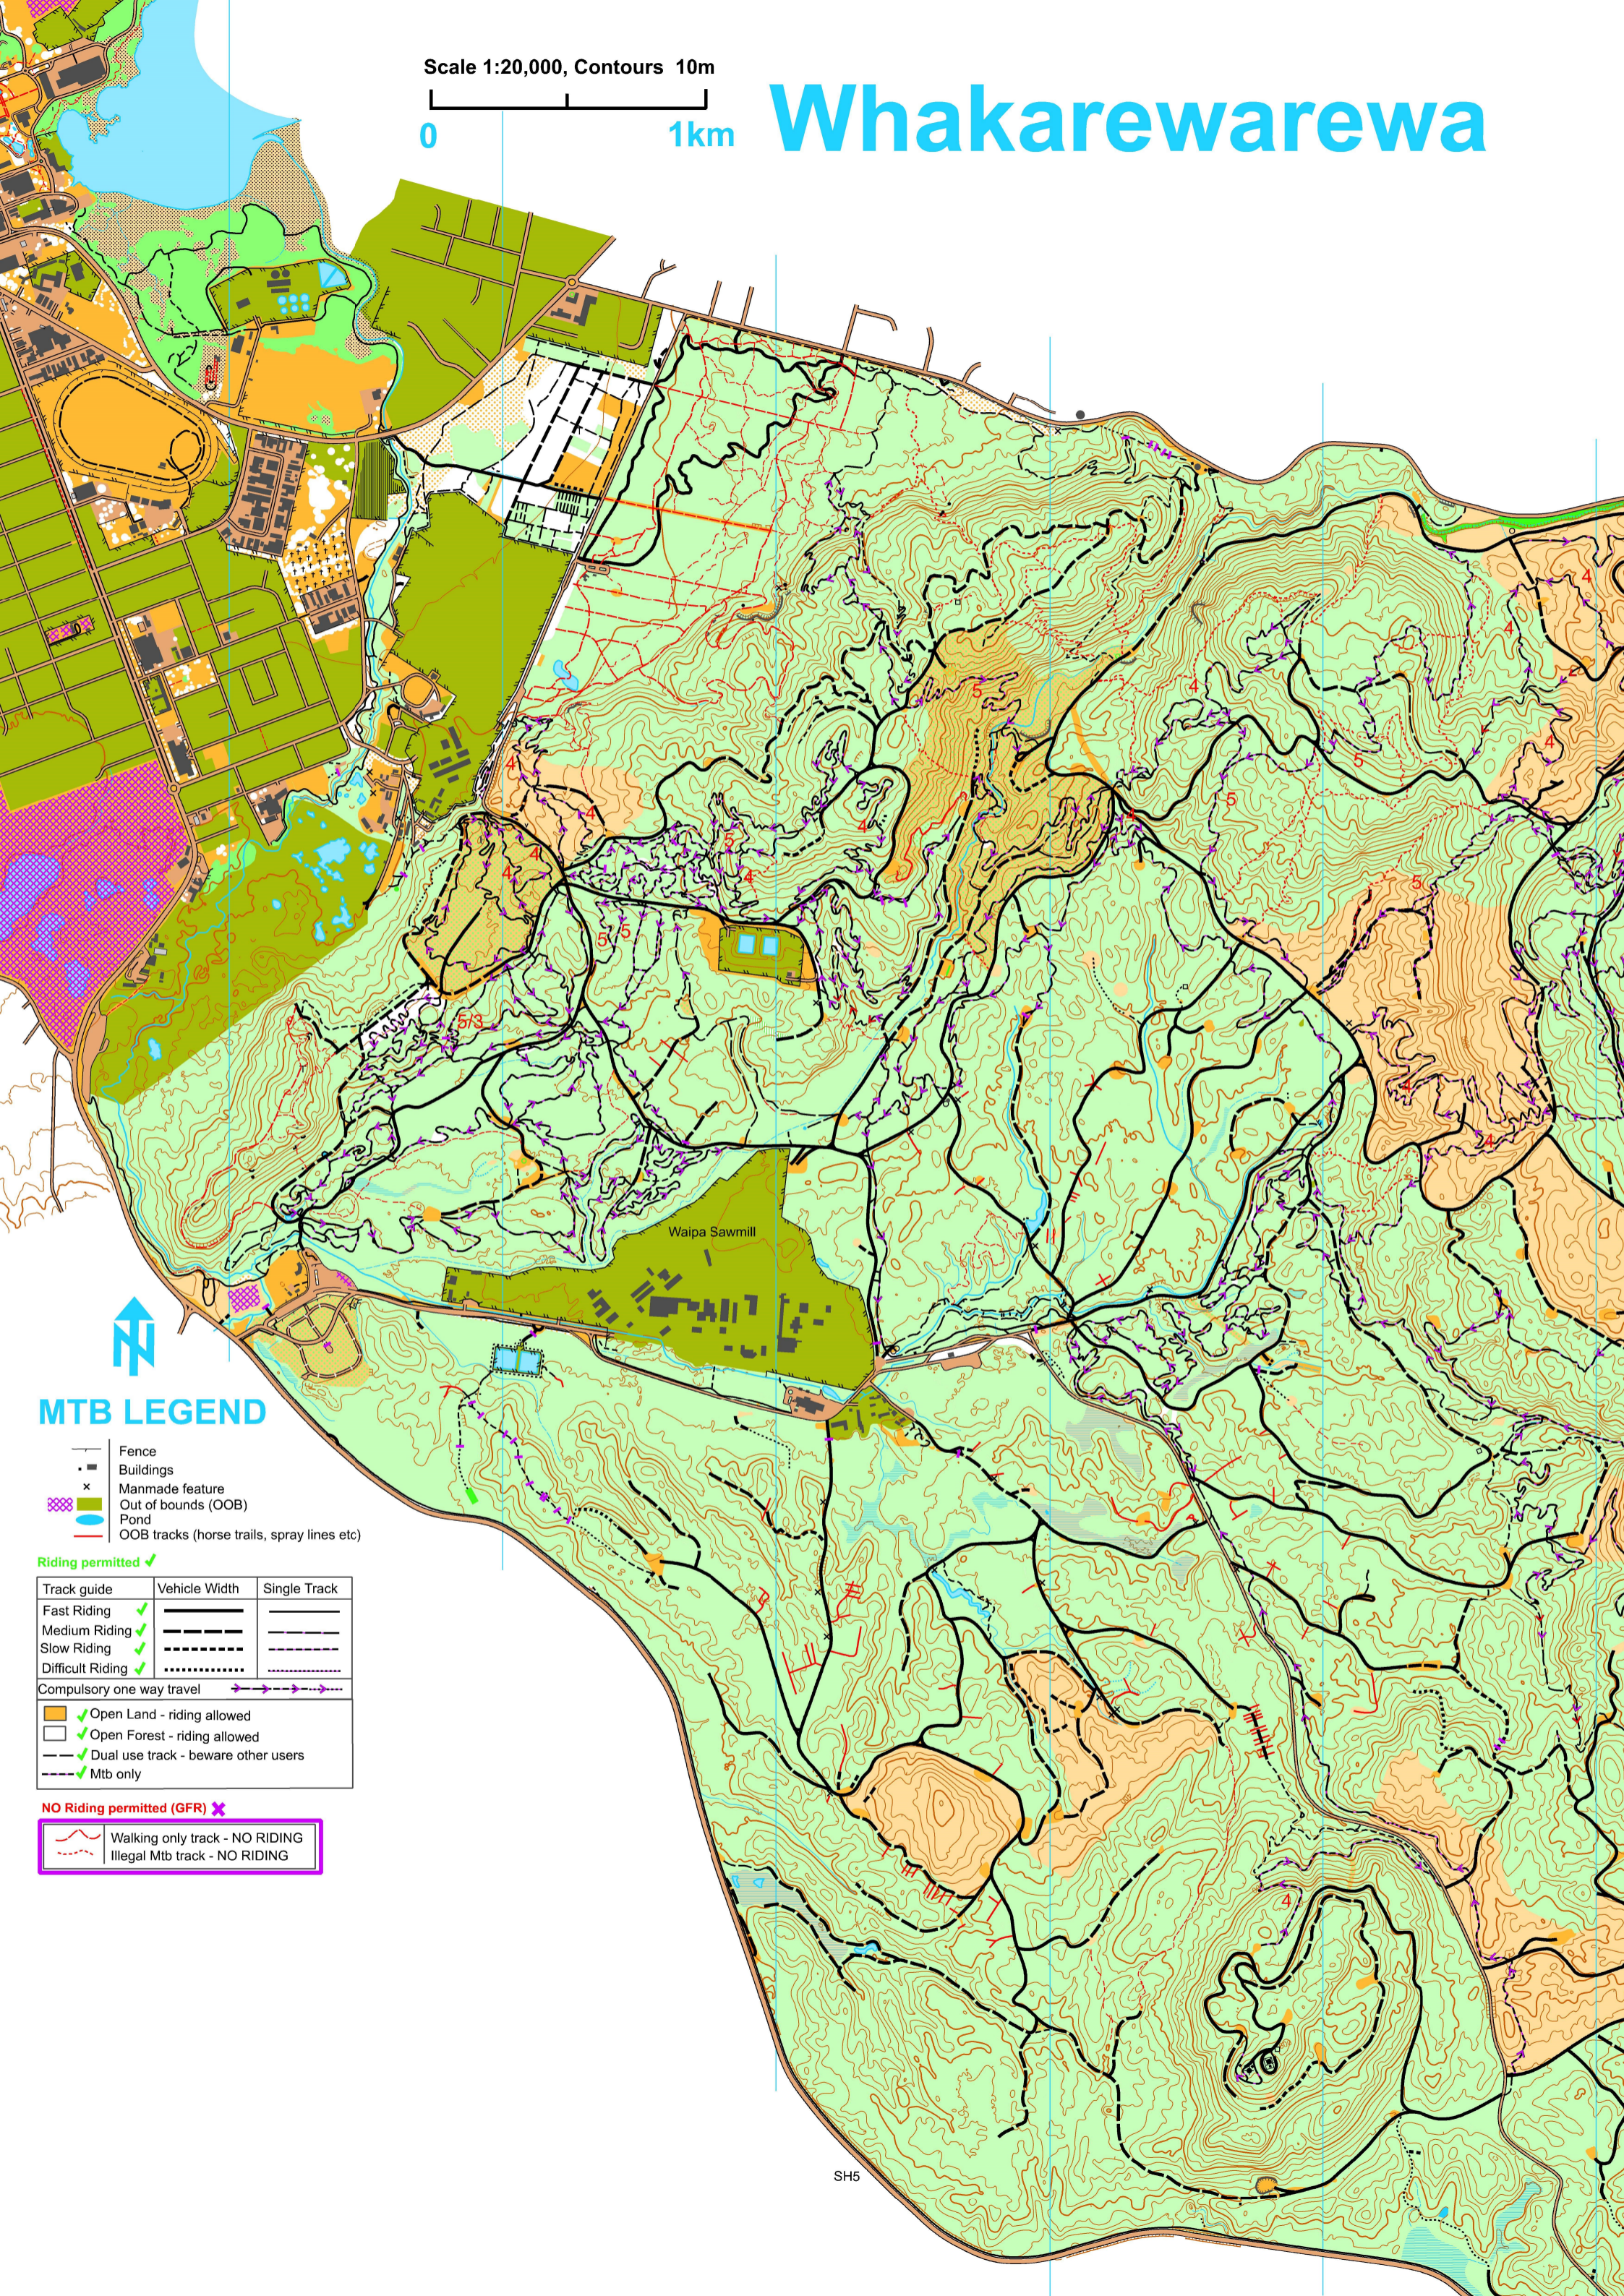

Scale 1:20,000, Contours 10m

Whakarewarewa

MTB LEGEND

- Fence
- Buildings
- Manmade feature
- Out of bounds (OOB)
- Pond
- OOB tracks (horse trails, spray lines etc)

Riding permitted ✓

Track guide	Vehicle Width	Single Track
Fast Riding ✓		
Medium Riding ✓		
Slow Riding ✓		
Difficult Riding ✓		
Compulsory one way travel		
✓ Open Land - riding allowed		
✓ Open Forest - riding allowed		
✓ Dual use track - beware other users		
✓ Mtb only		

NO Riding permitted (GFR) ✗

- Walking only track - NO RIDING
- Illegal Mtb track - NO RIDING

SH5