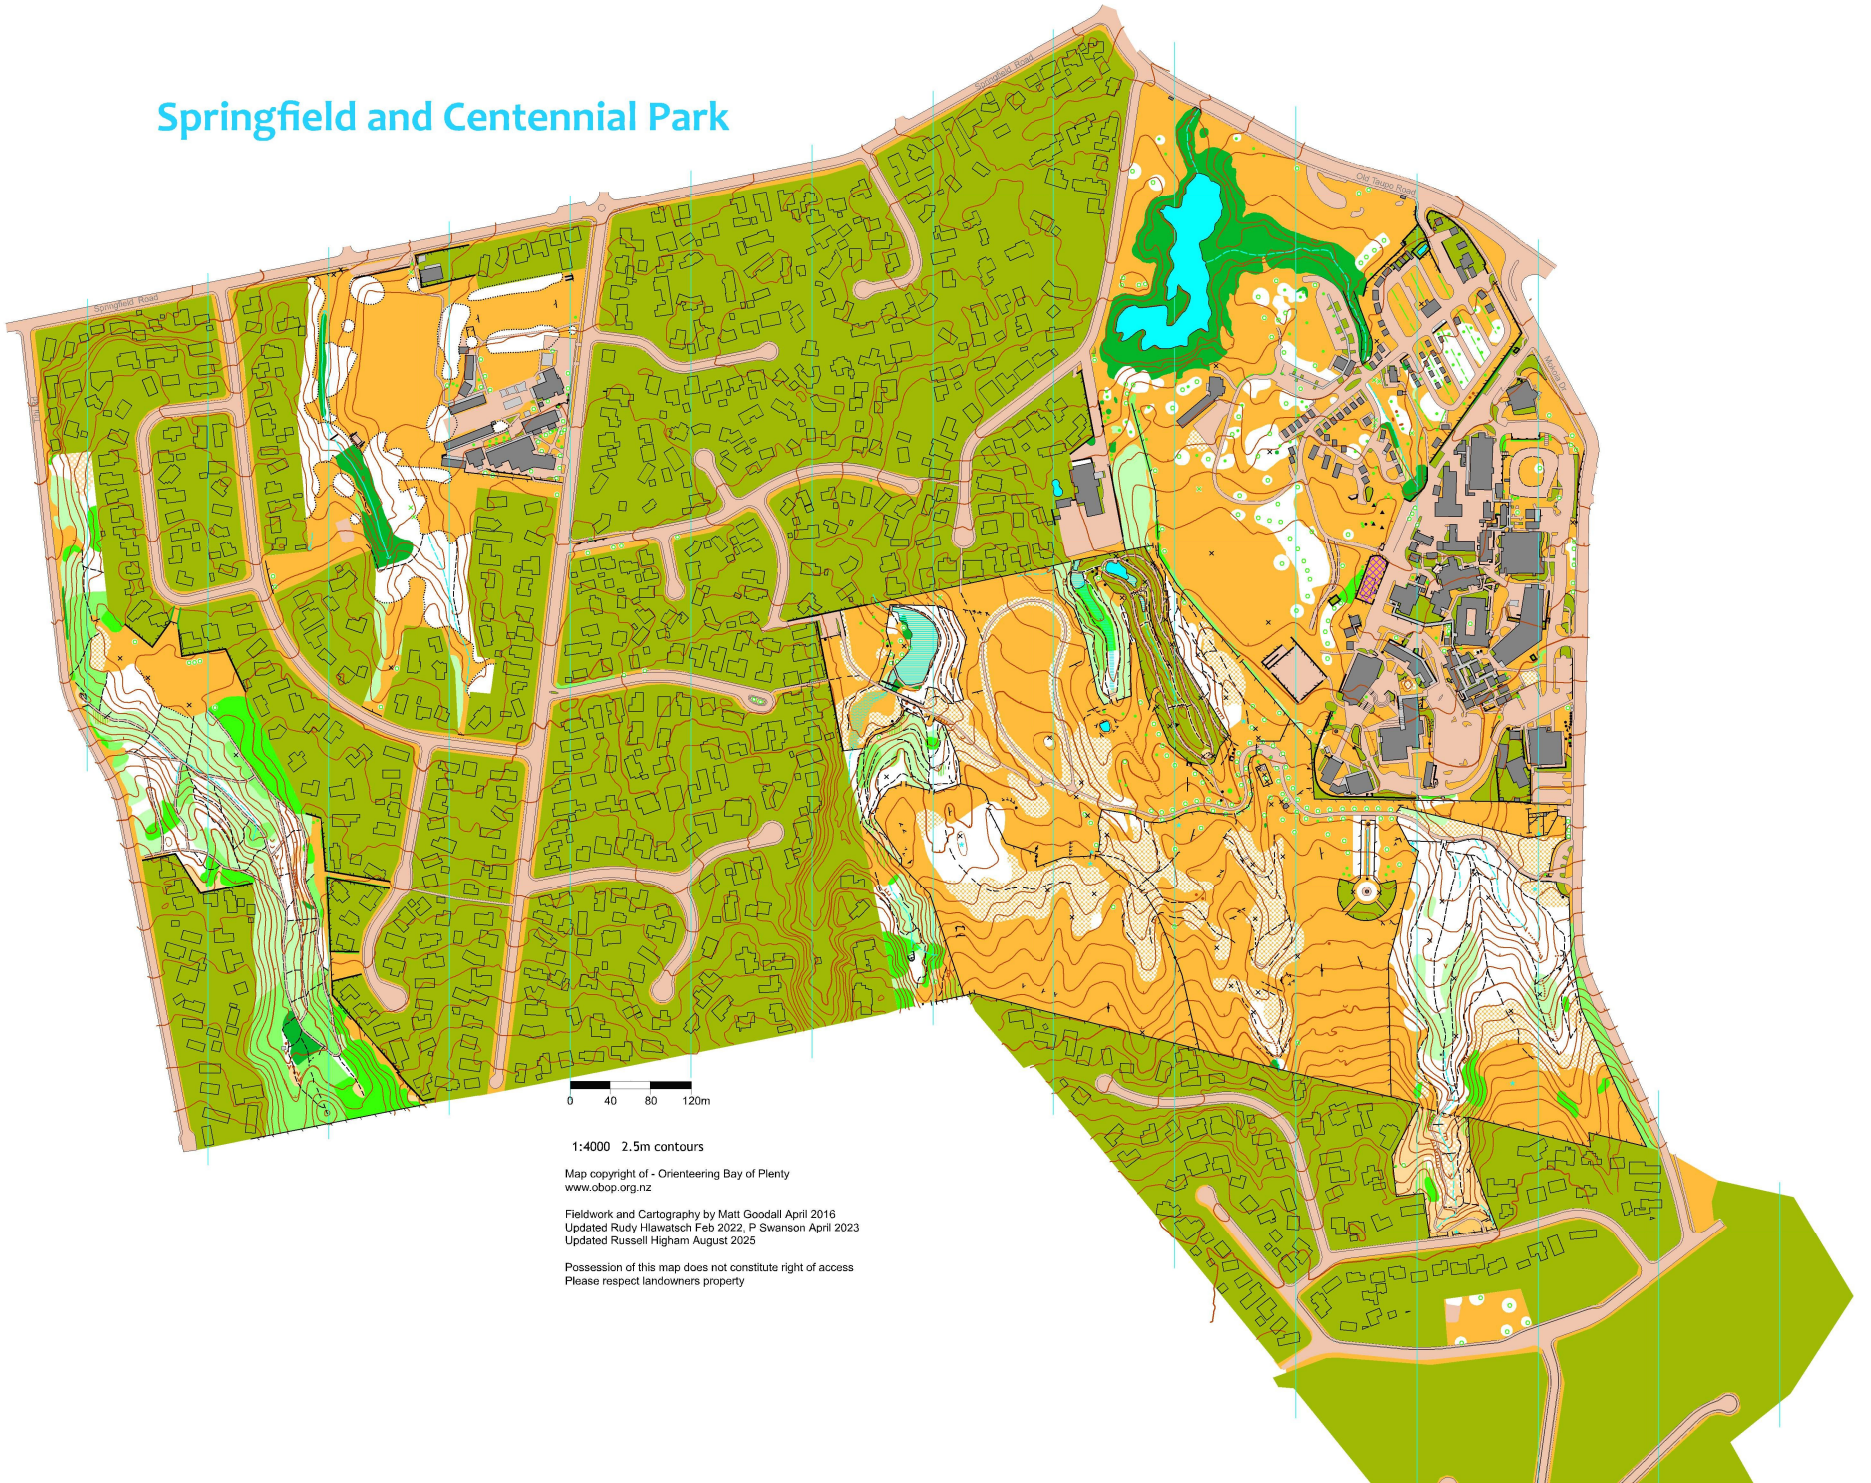

Springfield and Centennial Park

0 40 80 120m

1:4000 2.5m contours

Map copyright of - Orienteering Bay of Plenty
www.obop.org.nz

Fieldwork and Cartography by Matt Goodall April 2016
Updated Rudy Hiawatsch Feb 2022, P Swanson April 2023
Updated Russell Higham August 2025

Possession of this map does not constitute right of access
Please respect landowners property