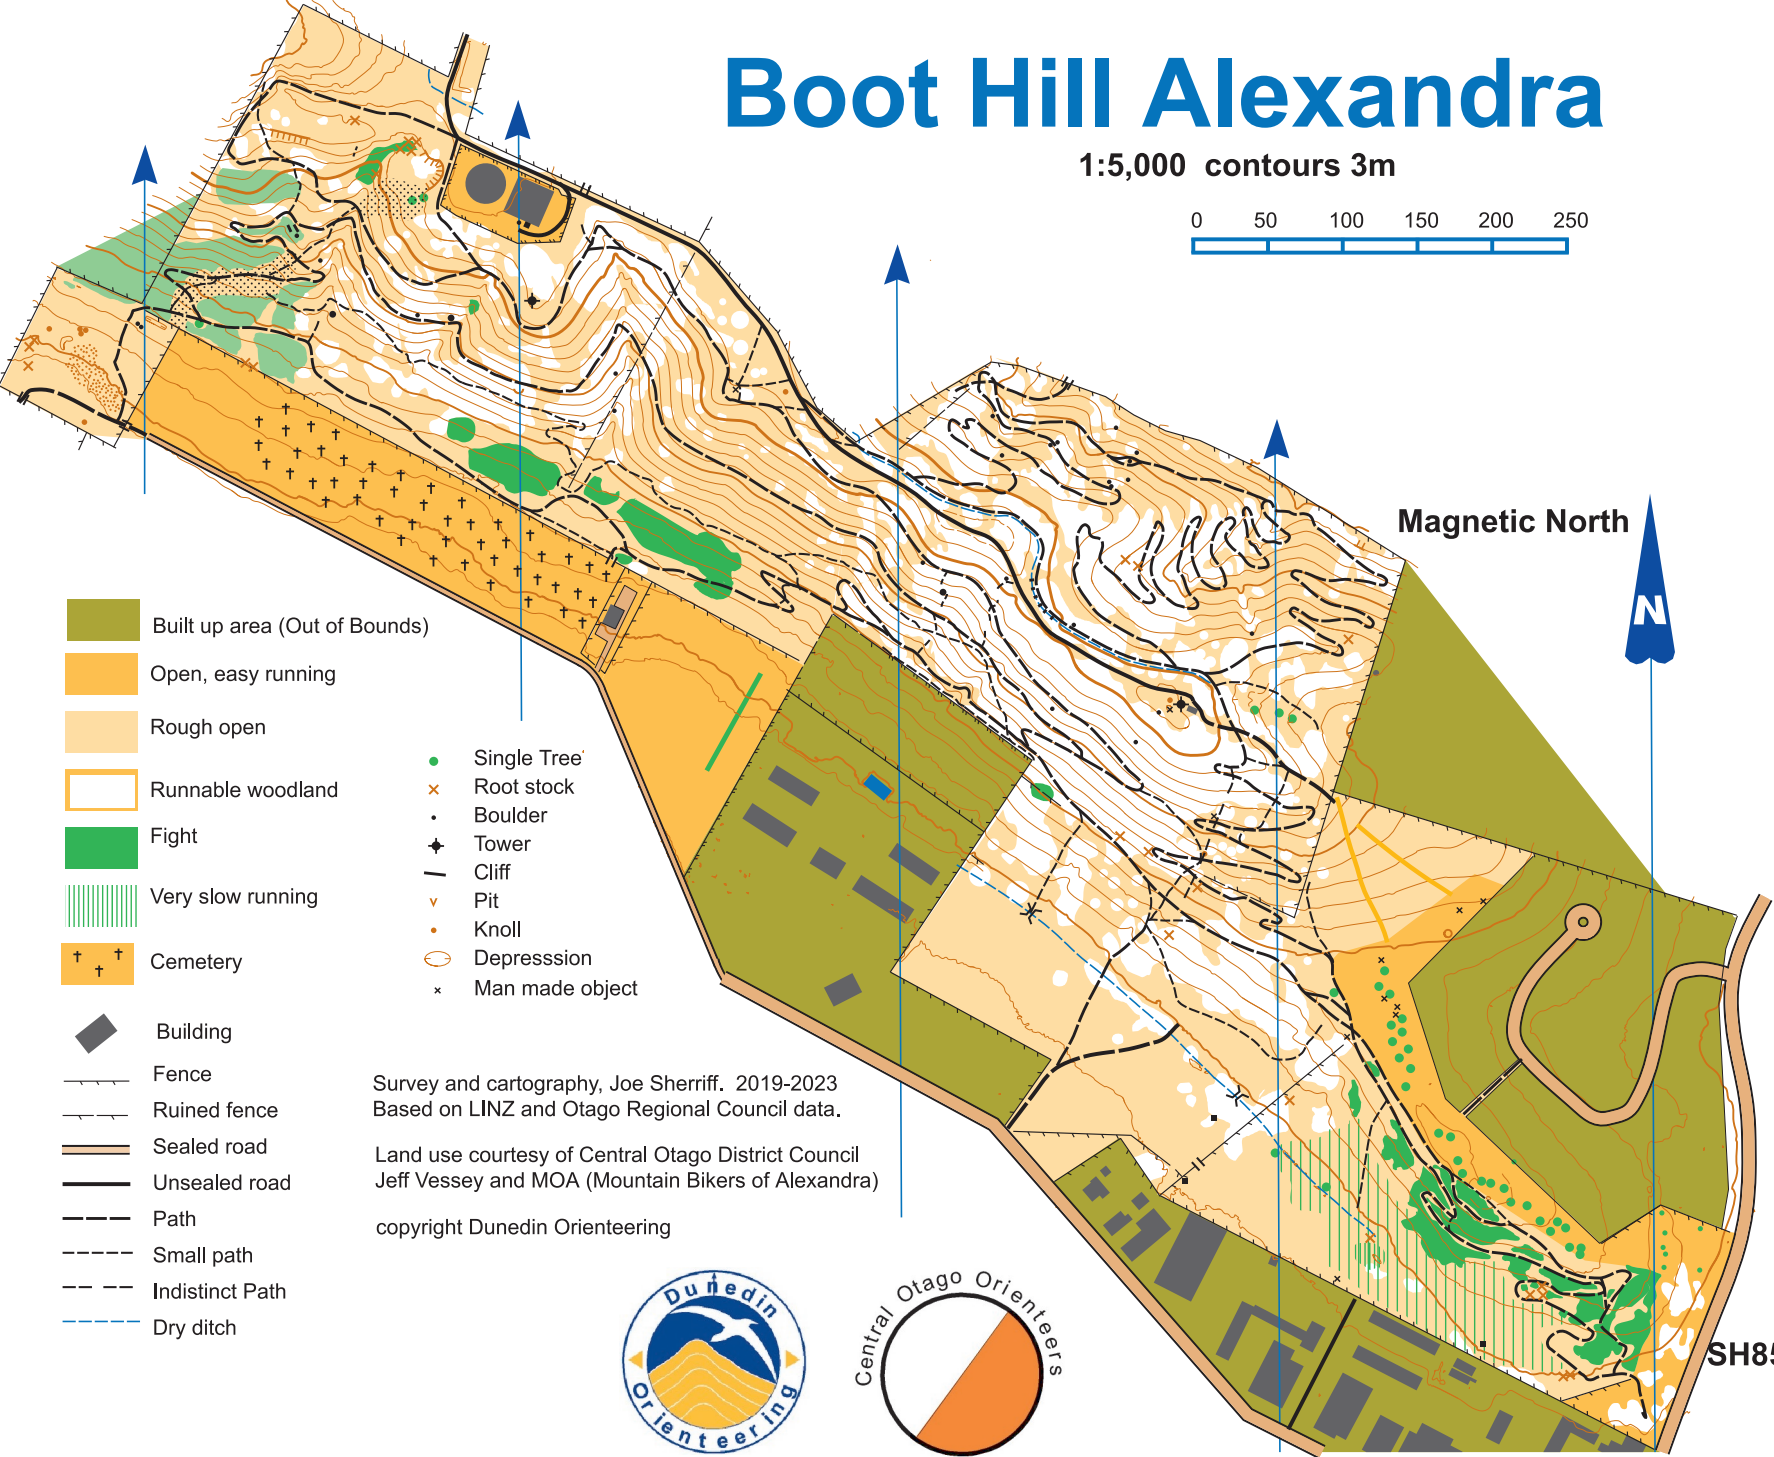

# Boot Hill Alexandra

1:5,000 contours 3m

- Built up area (Out of Bounds)
- Open, easy running
- Rough open
- Runnable woodland
- Fight
- Very slow running
- Cemetery
- Single Tree
- Root stock
- Boulder
- Tower
- Cliff
- Pit
- Knoll
- Depression
- Man made object

- Building
- Fence
- Ruined fence
- Sealed road
- Unsealed road
- Path
- Small path
- Indistinct Path
- Dry ditch

Survey and cartography, Joe Sherriff. 2019-2023  
Based on LINZ and Otago Regional Council data.

Land use courtesy of Central Otago District Council  
Jeff Vessey and MOA (Mountain Bikers of Alexandra)

copyright Dunedin Orienteering

SH85